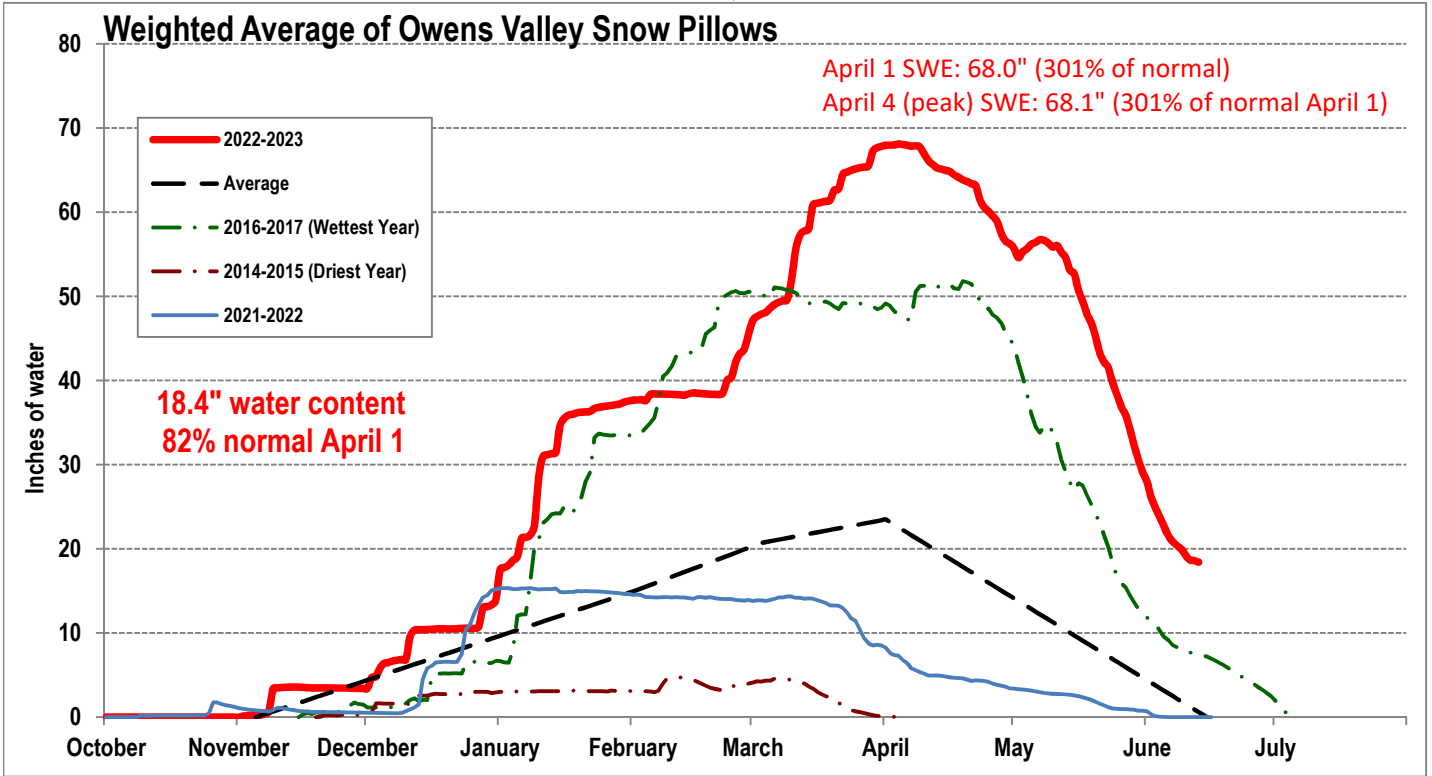

EASTERN SIERRA CURRENT PRECIPITATION CONDITIONS

June 13, 2023

Measurement as Inches Water Content; Precipitation totals are cumulative for water year beginning Oct 1