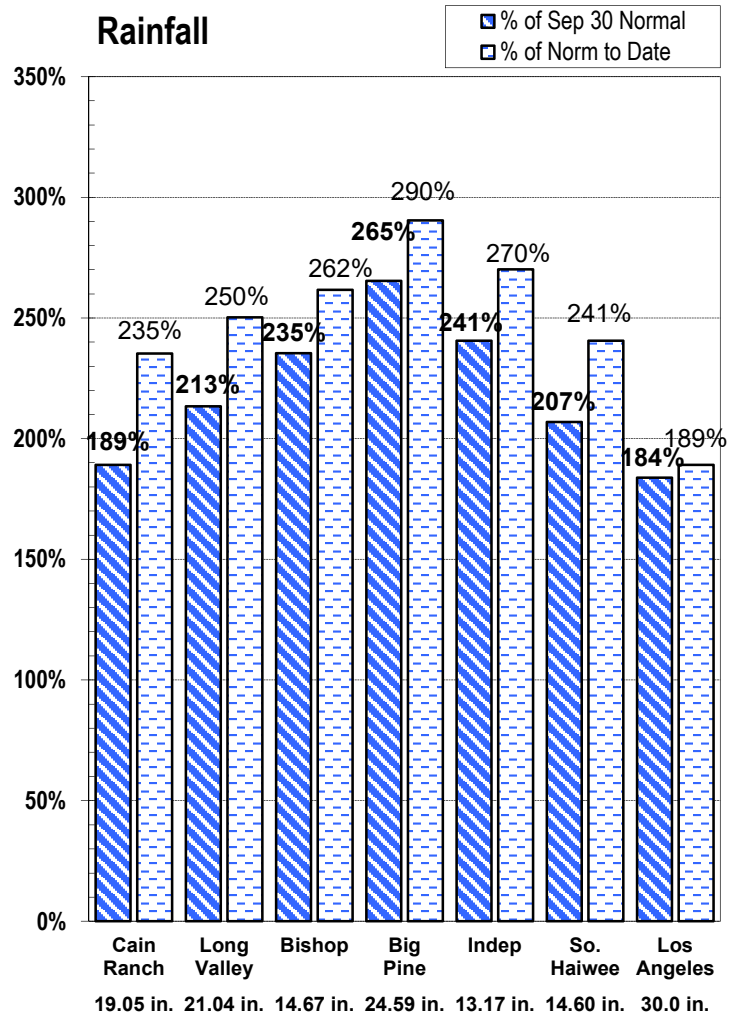

EASTERN SIERRA CURRENT PRECIPITATION CONDITIONS

June 13, 2023

Measurement as Inches Water Content; Precipitation totals are cumulative for water year beginning Oct 1