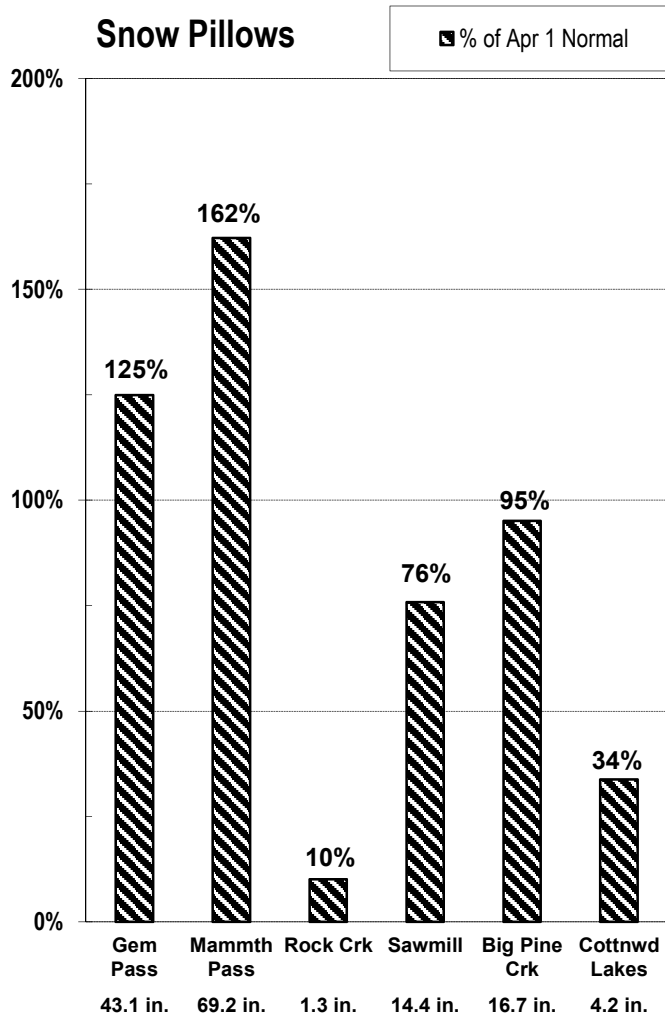

EASTERN SIERRA CURRENT PRECIPITATION CONDITIONS

June 13, 2023

Measurement as Inches Water Content; Precipitation totals are cumulative for water year beginning Oct 1